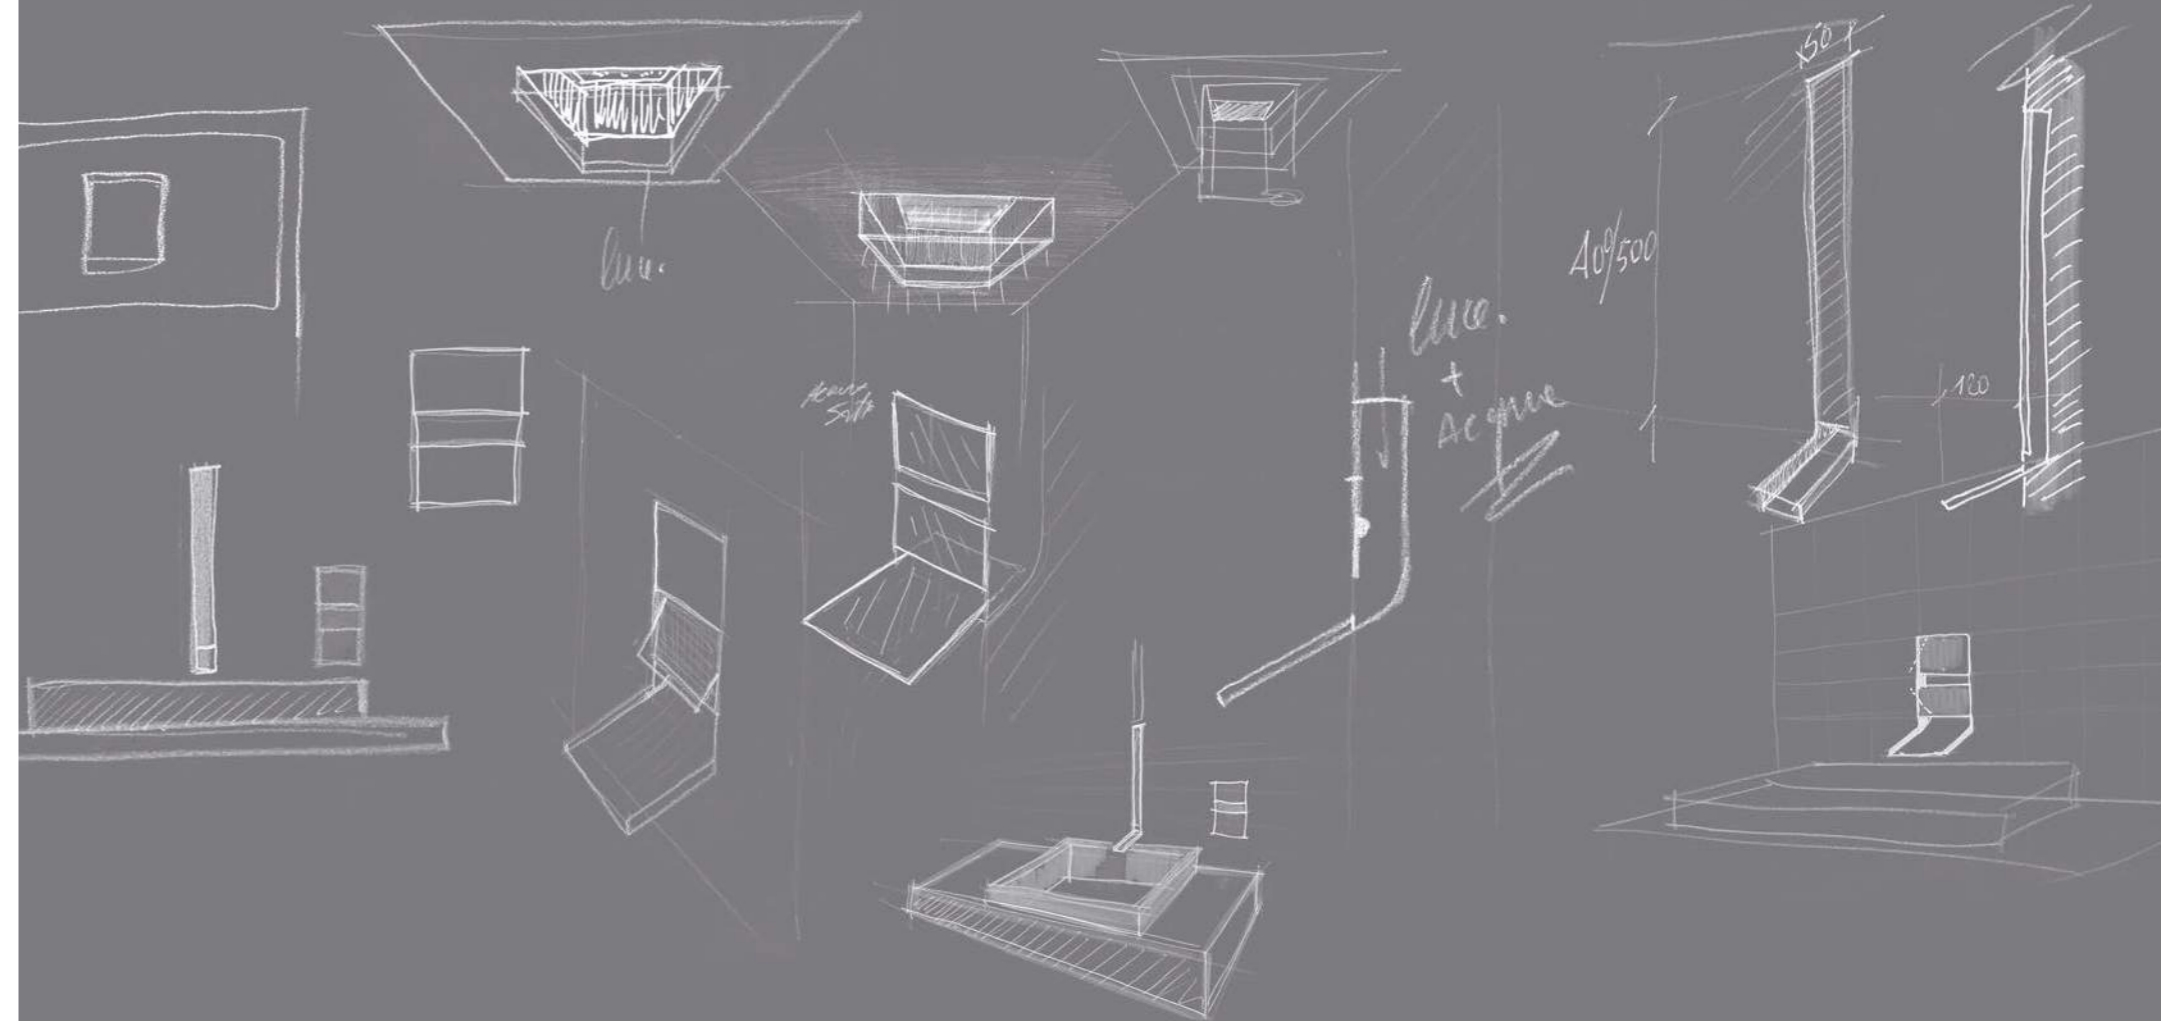

PARTI INCASSO
CONCEALED PARTS

		art. 69262	art. 69234	art. 69273	art. 69227	art. 69266
	FINITURA FINISH					
Neutro / Neutral	00.000