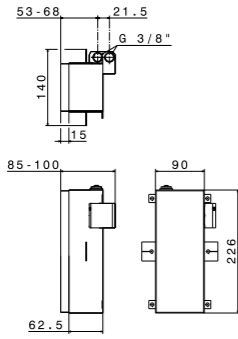

Nero Opaco
Matt Black

Rame Glossy
Copper Glossy

Oro Glossy
Gold Glossy

Titanium Glossy
Titanium Glossy

Titanium Satin
Titanium Satin

DETTAGLI TECNICI
TECHNICAL DETAILS

art. 69234

Parte incasso
Concealed part