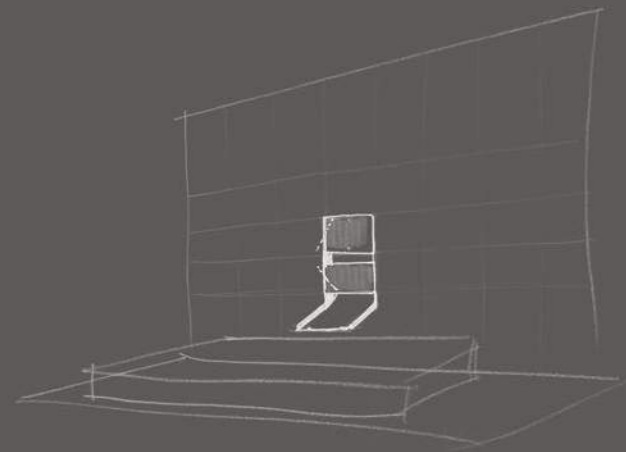

Luce e acqua diventano geometria nell'architettura;
leggerezza e vitalità ridisegnano la solidità
della materia.

*Light and water become geometry in architecture;
lightness and vitality reshape the solidity of the matter.*