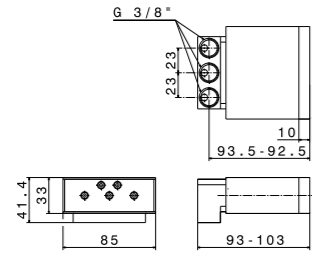

DETTAGLI TECNICI
TECHNICAL DETAILS

art. 69266

Parte incasso
Concealed part