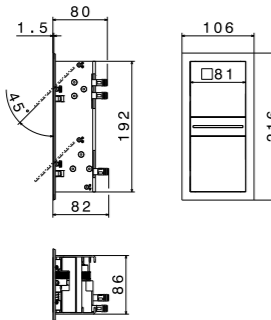

art. 69264E

Comando
Control

Parte esterna comando miscelatore a parete per la regolazione di portata e temperatura abbinabile a bocca di erogazione o a soffione. Completo di segnalazione luminosa della temperatura dell'acqua erogata. Acciaio INOX AISI 316. Da completare con incasso art. 69262.

Prezzi e finiture: vedi tabella combinazioni colori a pag.38

External part of wall mixer for flow and temperature regulation, combinable with a spout or a head shower. Equipped with lighting system related to water's temperature. AISI 316 stainless steel. To complete with concealed body art. 69262.

Prices and finishes: See colour combinations scheme on page 38

COLORI E FINITURE PER EFFETTUARE LA SCELTA DELLE COMBINAZIONI
AVAILABLE COLORS AND FINISHINGS FOR CHOOSING THE COMBINATIONS

MANIGLIA
HANDLE

CORNICE
ESTERNA
EXTERNAL
FRAME

Acciaio Spazzolato
Brushed Steel

Nero Opaco
Matt Black

Rame Glossy
Copper Glossy

Oro Glossy
Gold Glossy

Titanium Glossy
Titanium Glossy

Titanium Satin
Titanium Satin

Acciaio Spazzolato
Brushed Steel

Nero Opaco
Matt Black

Rame Glossy
Copper Glossy

Oro Glossy
Gold Glossy

Titanium Glossy
Titanium Glossy

Titanium Satin
Titanium Satin